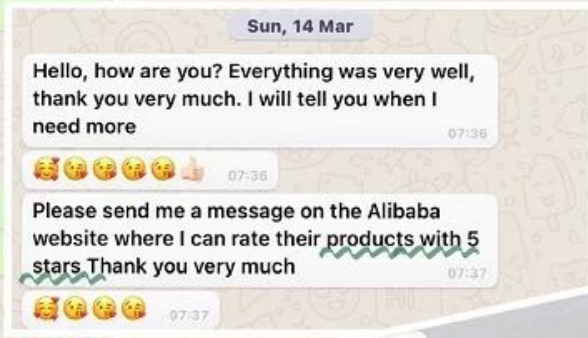

Supplier Service: Very Satisfied (5 stars) On-time Shipment: Very Satisfied (5 stars)

Custom Logo Luxury Envelope Button Drawstrl...

The pouches are excellent quality. Nice and thick fabric. Shipping was reasonably quick as well. Will be purchasing again in the future.